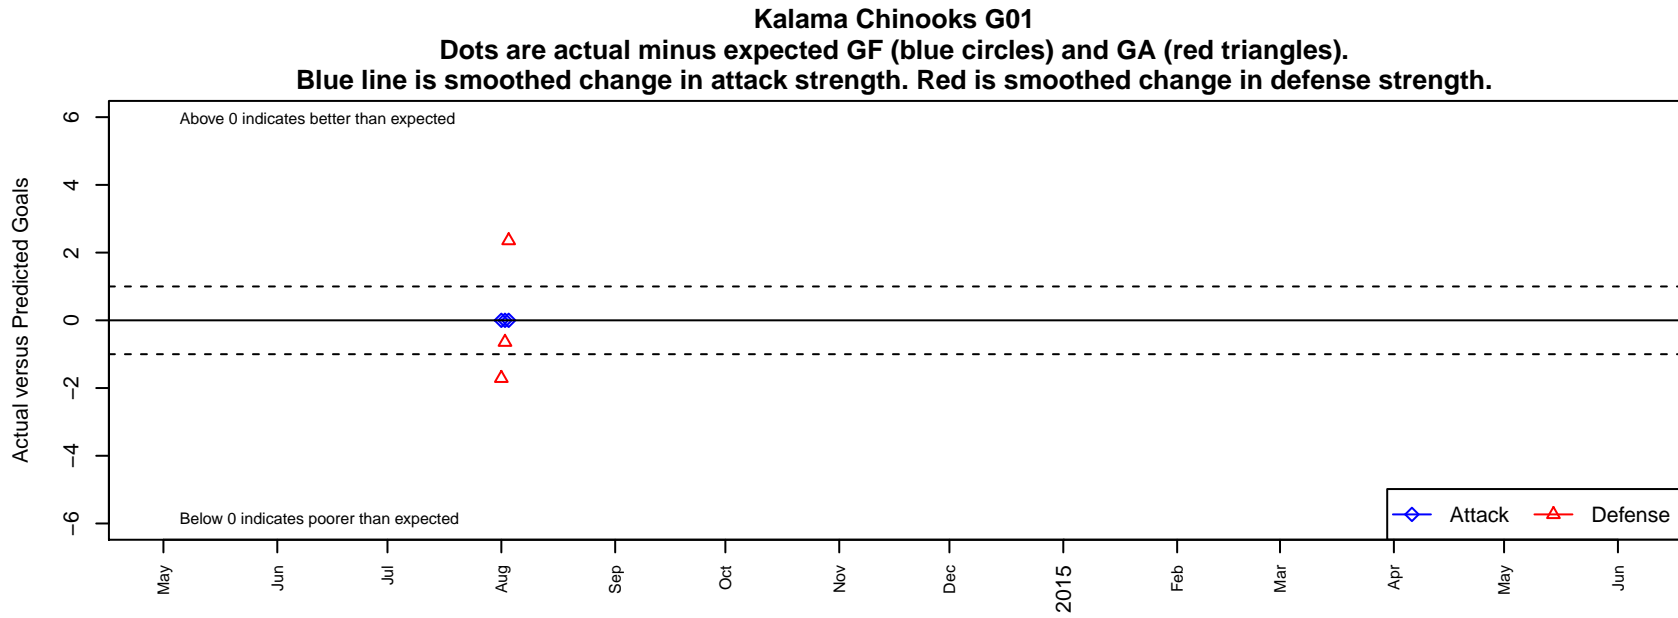

Kalama Chinooks G01

Kalama, WA
G01 total strength=NA
attack=NA defense=0.39

alt names used:
Kalama Chinooks

Venues played:
2014 Cowlitz Kickoff GU13

date	home		away		venue	pred.home	pred.away
2014-08-03	Longview Striking Tigers G01	1	Kalama Chinooks G01	0	2014 Cowlitz Kickoff GU13	3.36	0
2014-08-02	Longview Striking Tigers G01	4	Kalama Chinooks G01	0	2014 Cowlitz Kickoff GU13	3.36	0
2014-08-01	FC Columbia County G01	4	Kalama Chinooks G01	0	2014 Cowlitz Kickoff GU13	2.29	0